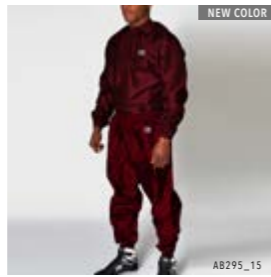

TUTA SAUNA - SAUNA KIT	
AB295*	
BORDEAUX / BORDEAUX	
2XS/XS	S/M L/XL 2XL/3XL
GENERE unisex	GENDER unisex
100% POLIESTERE 100% POLYESTER