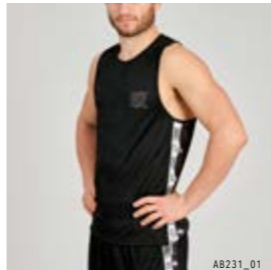

CANOTTIERA BOXE - BOXING TANK	
AB231*	
ICONIC	
NERO / BLACK	
2XS XS S M L XL 2XL 3XL SIZE	
GENERE unisex	GENDER unisex
100% POLIESTERE 100% POLYESTER